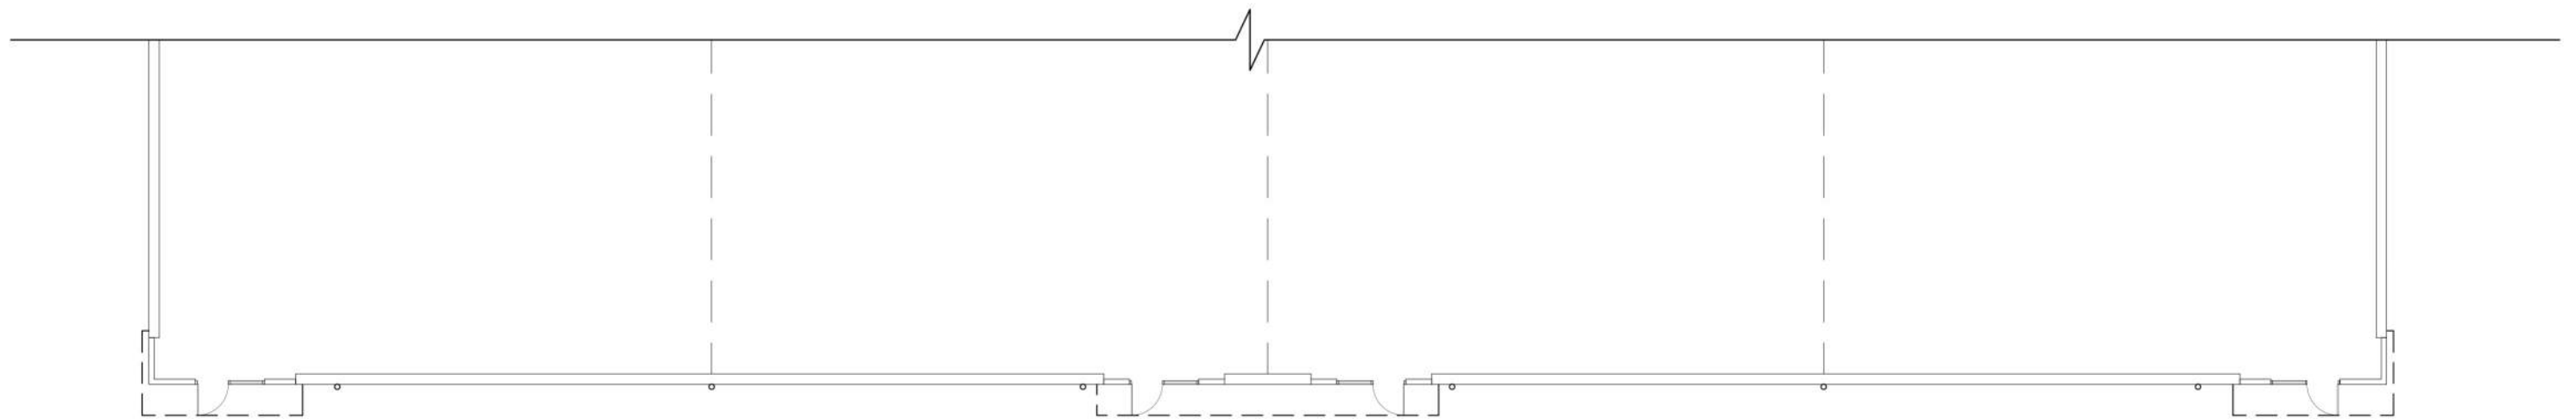

ELEVATION
SCALE: 1/16" = 1'-0"

FLOOR PLAN
SCALE 1/16" = 1'-0"

ELEVATION

SCALE: 1/16" = 1'-0"

FLOOR PLAN

SCALE 1/16" = 1'-0"

ELEVATION

SCALE: 1/16" = 1'-0"

ELEVATION

SCALE: 1/16" = 1'-0"